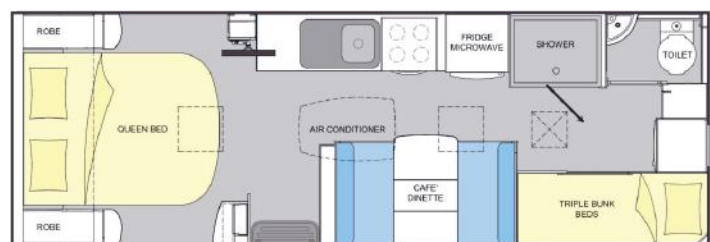

Alternative layout option: L shape dinette. Single bed option available. Optional double bunks

*Note: Tare and ATM weights will vary when adding optional extras.