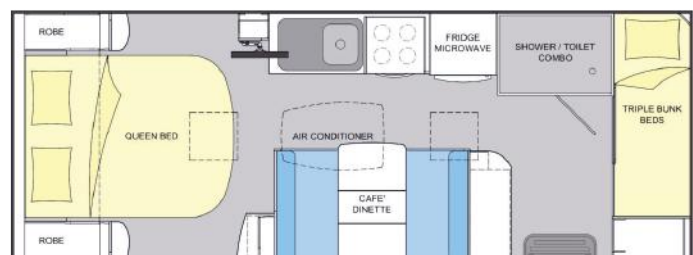

Element E636s Family

Alternative layout option: L shape dinette. Single bed option available. Optional double bunks