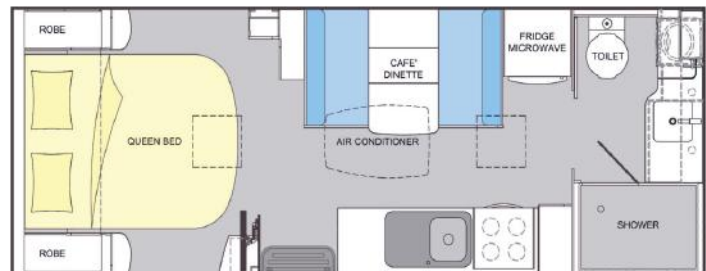

Element E634s

Alternative layout option: L shape dinette. Single bed option available

Body Length (mm)	6,300
Overall Length (mm)	8,100
Overall Height – Standard (mm)	2,860
Interior Height (mm)	1,980
Overall Body Width (mm)	2,480
Tare Weight (kg)	2,080*
ATM Weight (kg)	2,480*