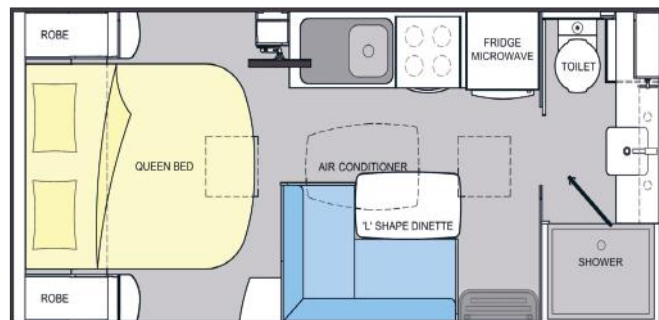

Alternative layout option: Single bed option available

Element E612s

Body Length (mm)	6,153
Overall Length (mm)	7,670
Overall Height – Standard (mm)	2,860
Interior Height (mm)	1,980
Overall Body Width (mm)	2,480
Tare Weight (kg)	2,100*
ATM Weight (kg)	2,500*