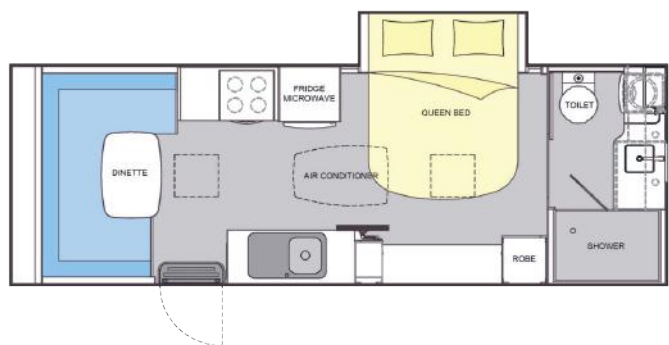

Element E662s

Body Length (mm)	6,600
Overall Length (mm)	8,120
Overall Height – Standard (mm)	2,860
Interior Height (mm)	1,980
Overall Body Width (mm)	2,480
Tare Weight (kg)	2,200*
ATM Weight (kg)	2,600*