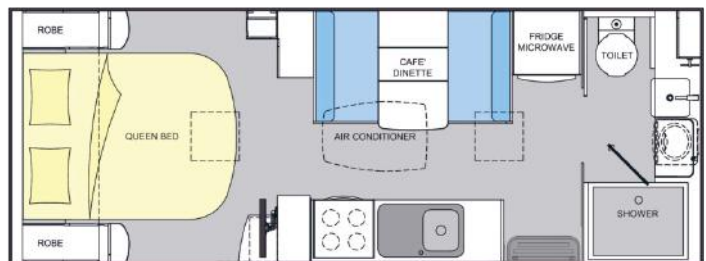

Element E632s

Alternative layout option: L shape dinette. Single bed option available

Body Length (mm)	6,300
Overall Length (mm)	8,100
Overall Height – Standard (mm)	2,860
Interior Height (mm)	1,980
Overall Body Width (mm)	2,480
Tare Weight (kg)	2,210*
ATM Weight (kg)	2,610*