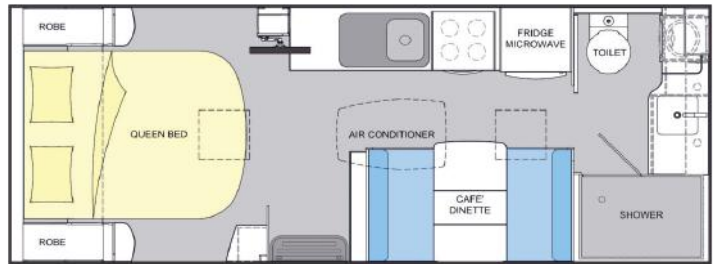

Body Length (mm)	6,153
Overall Length (mm)	7,790
Overall Height – Standard (mm)	2,860
Interior Height (mm)	1,980
Overall Body Width (mm)	2,480
Tare Weight (kg)	2,100*
ATM Weight (kg)	2,500*

Element E614s

Alternative layout option: L shape dinette. Single bed option available

Body Length (mm)	6,300
Overall Length (mm)	8,100
Overall Height – Standard (mm)	2,860
Interior Height (mm)	1,980
Overall Body Width (mm)	2,480
Tare Weight (kg)	2,170*
ATM Weight (kg)	2,570*