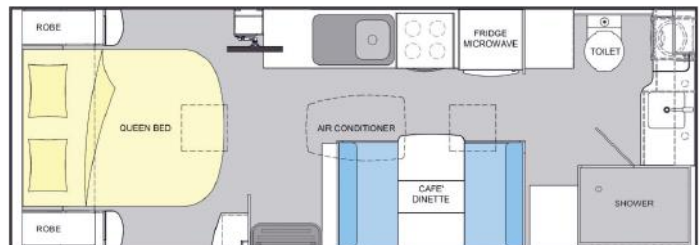

Alternative layout option: L shape dinette. Single bed option available

Element E696s Family

Body Length (mm)	6,900
Overall Length (mm)	8,710
Overall Height – Standard (mm)	2,860
Interior Height (mm)	1,980
Overall Body Width (mm)	2,480
Tare Weight (kg)	2,330*
ATM Weight (kg)	2,730*