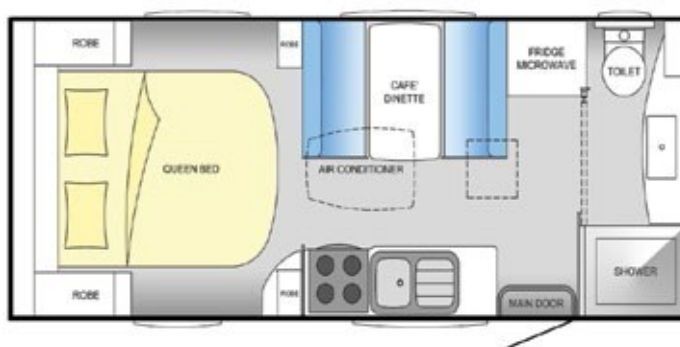

The kitchen boasts 16mm benchtops with modern cabinetry for maximum storage options.

As a standard on all Appeal models, the cafe dinette features a bed conversion, for extra sleeping space.

Each of the bedroom configurations come with side tables, reading lights and a memory foam mattress, plus storage options under the bed.

**Note: Coromal Appeal image above is fitted with an optional 2nd gas bottle.*

APPEAL FLOOR PLANS

Appeal AP554s

Body Length (mm)	5,500
Overall Length (mm)	7,310
Overall Height – Standard (mm)	2,930
Interior Height (mm)	1,980
Overall Body Width (mm)	2,480
Tare Weight (kg)	1,610*
ATM Weight (kg)	1,910*

Alternative layout option: L shape dinette

Appeal AP601s

Body Length (mm)	6,000
Overall Length (mm)	7,830
Overall Height – Standard (mm)	2,930
Interior Height (mm)	1,980
Overall Body Width (mm)	2,480
Tare Weight (kg)	1,770*
ATM Weight (kg)	2,170*

Alternative layout option: L shape dinette. Single bed option available

Appeal AP647s Family

Body Length (mm)	6,400
Overall Length (mm)	8,230
Overall Height – Standard (mm)	2,930
Interior Height (mm)	1,980
Overall Body Width (mm)	2,480
Tare Weight (kg)	1,820*
ATM Weight (kg)	2,220*