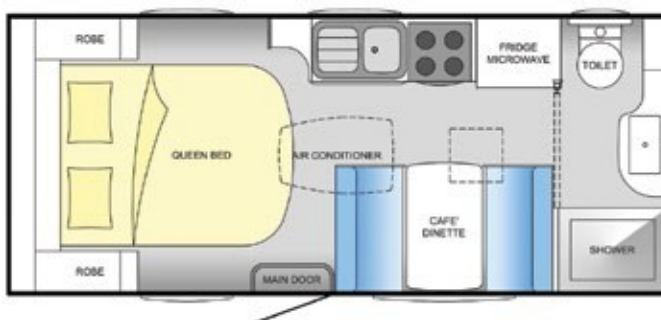

The kitchen boasts 16mm benchtops with modern cabinetry for maximum storage options.

As a standard on all Appeal models, the cafe dinette features a bed conversion, for extra sleeping space.

Each of the bedroom configurations come with side tables, reading lights and a memory foam mattress, plus storage options under the bed.

**Note: Coromal Appeal image above is fitted with an optional 2nd gas bottle.*

APPEAL FLOOR PLANS

Appeal AP554s

Body Length (mm)	5,500
Overall Length (mm)	7,310
Overall Height – Standard (mm)	2,930
Interior Height (mm)	1,980
Overall Body Width (mm)	2,480
Tare Weight (kg)	1,610*
ATM Weight (kg)	1,910*

Alternative layout option: L shape dinette

Appeal AP601s

Body Length (mm)	6,000
Overall Length (mm)	7,830
Overall Height – Standard (mm)	2,930
Interior Height (mm)	1,980
Overall Body Width (mm)	2,480
Tare Weight (kg)	1,770*
ATM Weight (kg)	2,170*

Alternative layout option: L shape dinette. Single bed option available

Appeal AP647s Family

Body Length (mm)	6,400
Overall Length (mm)	8,230
Overall Height – Standard (mm)	2,930
Interior Height (mm)	1,980
Overall Body Width (mm)	2,480
Tare Weight (kg)	1,820*
ATM Weight (kg)	2,220*