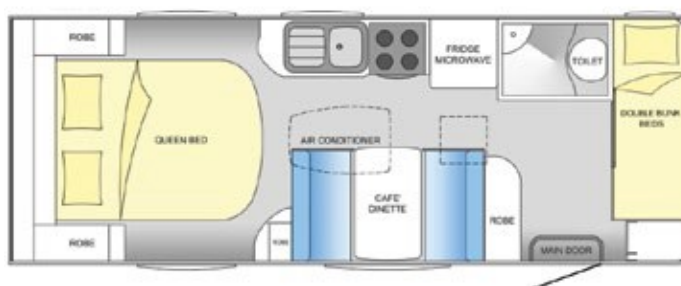

The kitchen boasts 16mm benchtops with modern cabinetry for maximum storage options.

As a standard on all Appeal models, the cafe dinette features a bed conversion, for extra sleeping space.

Each of the bedroom configurations come with side tables, reading lights and a memory foam mattress, plus storage options under the bed.

**Note: Coromal Appeal image above is fitted with an optional 2nd gas bottle.*

APPEAL FLOOR PLANS

Appeal AP554s

Body Length (mm)	5,500
Overall Length (mm)	7,310
Overall Height – Standard (mm)	2,930
Interior Height (mm)	1,980
Overall Body Width (mm)	2,480
Tare Weight (kg)	1,610*
ATM Weight (kg)	1,910*

Alternative layout option: L shape dinette

Appeal AP601s

Body Length (mm)	6,000
Overall Length (mm)	7,830
Overall Height – Standard (mm)	2,930
Interior Height (mm)	1,980
Overall Body Width (mm)	2,480
Tare Weight (kg)	1,770*
ATM Weight (kg)	2,170*

Alternative layout option: L shape dinette. Single bed option available

Appeal AP647s Family

Body Length (mm)	6,400
Overall Length (mm)	8,230
Overall Height – Standard (mm)	2,930
Interior Height (mm)	1,980
Overall Body Width (mm)	2,480
Tare Weight (kg)	1,820*
ATM Weight (kg)	2,220*